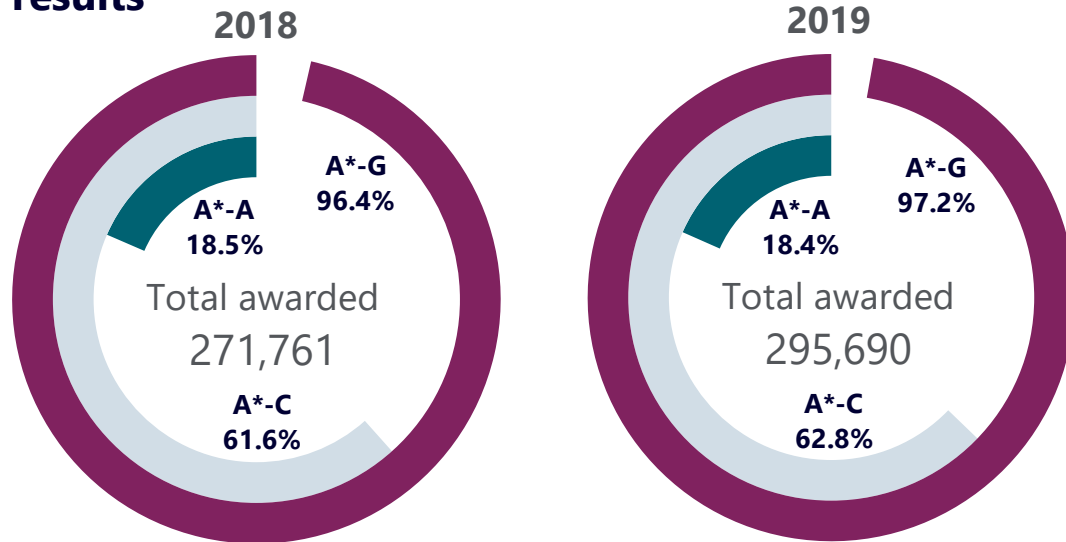

GCSE summer results in Wales – 2019

Overall results

Entries by year group 2015-2019

2019 results by gender

GCSEs in Wales

GCSE Subject	A*-A (%)	A*-C (%)	A*-G (%)
Art & Design	22.9	74.6	98.0
Biology	42.9	89.4	98.9
Business	12.4	56.5	99.5
Chemistry	44.6	90.7	99.5
Computer Science	21.5	59.1	97.2
Design & Technology	15.6	61.7	98.6
Drama	24.6	78.1	99.8
English Language	10.7	54.7	98.4
English Literature	19.4	73.1	99.2
Food & Nutrition	10.0	57.0	99.7
French	35.0	79.1	99.6
Geography	27.9	72.9	99.4
German	39.3	83.9	99.5
History	30.5	70.2	98.4
Mathematics	13.0	49.9	94.3
Mathematics - Numeracy	11.9	50.5	93.9
Media Studies	12.6	57.8	98.8
Music	37.5	84.7	99.7
Physical Education	24.8	74.8	99.9
Physics	44.1	91.1	99.6
Religious Studies	25.9	63.9	95.8
Science (Double Award)	6.7	52.4	95.4
Spanish	34.1	72.8	99.4
Welsh Language	15.8	73.1	99.3
Welsh Literature	22.6	76.3	99.7
Welsh Second Language	21.8	63.1	97.3

Sources: JCO: GCSE and Entry Level Certificate Results Summer 2019; Qualifications Wales Summer Entries 2019; Ofqual Summer Entries 2015-2017

Note: These results include the small number of 9-1 GCSEs sat in Wales. A*-A includes grade 7 and above. A*-C includes grade 4 and above. A*-G includes grade 1 and above.