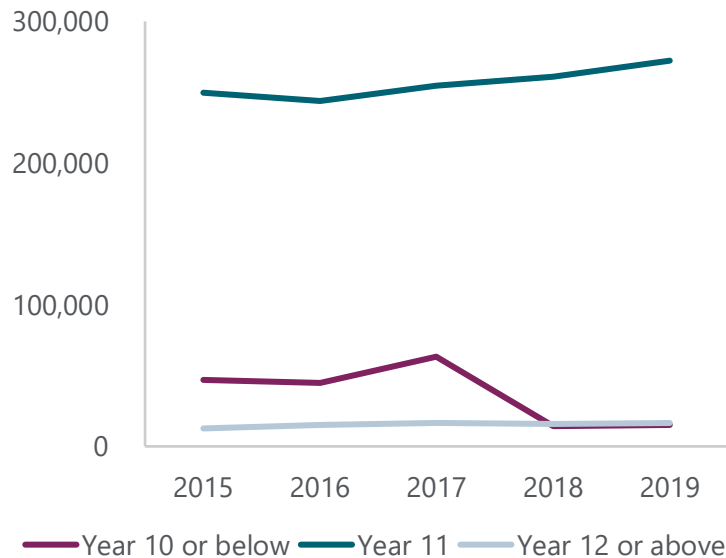

GCSE summer results in Wales – 2019

Overall results

Entries by year group 2015-2019

2019 results by gender

GCSEs in Wales

GCSE Subject	A*-A (%)	A*-C (%)	A*-G (%)
Art & Design	22.9	74.6	98.0
Biology	42.9	89.4	98.9
Business	12.4	56.5	99.5
Chemistry	44.6	90.7	99.5
Computer Science	21.5	59.1	97.2
Design & Technology	15.6	61.7	98.6
Drama	24.6	78.1	99.8
English Language	10.7	54.7	98.4
English Literature	19.4	73.1	99.2
Food & Nutrition	10.0	57.0	99.7
French	35.0	79.1	99.6
Geography	27.9	72.9	99.4
German	39.3	83.9	99.5
History	30.5	70.2	98.4
Mathematics	13.0	49.9	94.3
Mathematics - Numeracy	11.9	50.5	93.9
Media Studies	12.6	57.8	98.8
Music	37.5	84.7	99.7
Physical Education	24.8	74.8	99.9
Physics	44.1	91.1	99.6
Religious Studies	25.9	63.9	95.8
Science (Double Award)	6.7	52.4	95.4
Spanish	34.1	72.8	99.4
Welsh Language	15.8	73.1	99.3
Welsh Literature	22.6	76.3	99.7
Welsh Second Language	21.8	63.1	97.3

Sources: JCO: GCSE and Entry Level Certificate Results Summer 2019; Qualifications Wales Summer Entries 2019; Ofqual Summer Entries 2015-2017

Note: These results include the small number of 9-1 GCSEs sat in Wales. A*-A includes grade 7 and above. A*-C includes grade 4 and above. A*-G includes grade 1 and above.