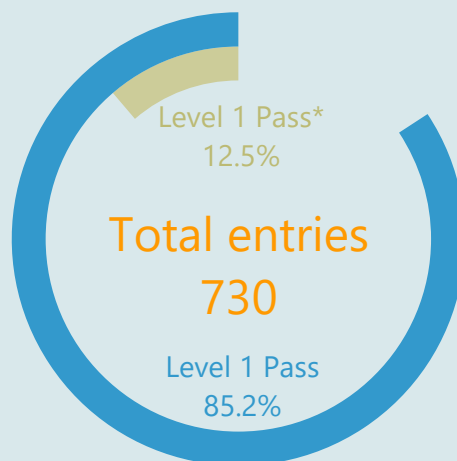

Welsh Baccalaureate summer results – 2017

KS4 National/Foundation Skills Challenge Certificate

Grade	Cumulative %
A*	1.1
A	7.0
B	34.2
C	67.6
Pass*	88.5
Pass	92.8

Post-16 National Skills Challenge Certificate

Post-16 Foundation Skills Challenge Certificate

Advanced Skills Challenge Certificate

Grade	Cumulative %
A*	1.6
A	15.6
B	40.3
C	66.5
D	86.2
E	94.0