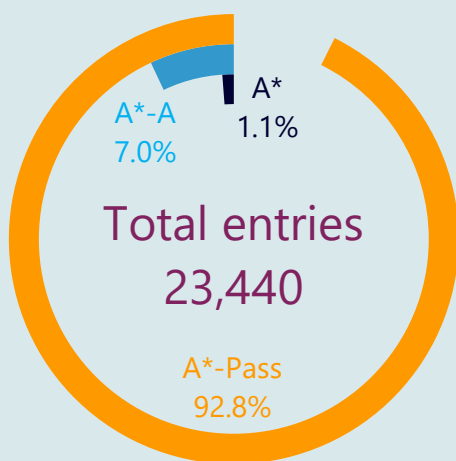

Welsh Baccalaureate summer results – 2017

KS4 National/Foundation Skills Challenge Certificate

Grade	Cumulative %
A*	1.1
A	7.0
B	34.2
C	67.6
Pass*	88.5
Pass	92.8

Post-16 National Skills Challenge Certificate

Post-16 Foundation Skills Challenge Certificate

Advanced Skills Challenge Certificate

Grade	Cumulative %
A*	1.6
A	15.6
B	40.3
C	66.5
D	86.2
E	94.0