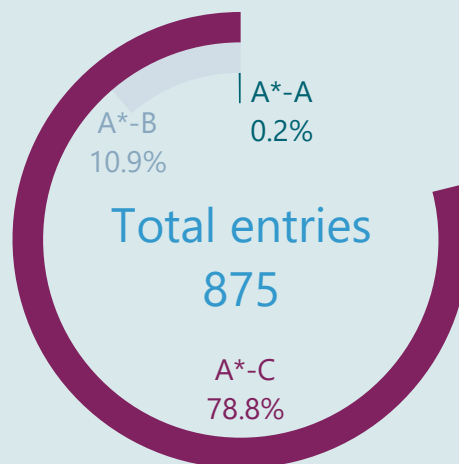

Welsh Baccalaureate summer results – 2017

KS4 National/Foundation Skills Challenge Certificate

Grade	Cumulative %
A*	1.1
A	7.0
B	34.2
C	67.6
Pass*	88.5
Pass	92.8

Post-16 National Skills Challenge Certificate

Post-16 Foundation Skills Challenge Certificate

Advanced Skills Challenge Certificate

Grade	Cumulative %
A*	1.6
A	15.6
B	40.3
C	66.5
D	86.2
E	94.0