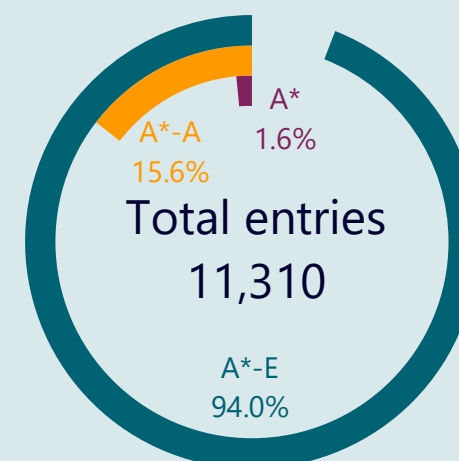

Welsh Baccalaureate summer results – 2017

KS4 National/Foundation Skills Challenge Certificate

Grade	Cumulative %
A*	1.1
A	7.0
B	34.2
C	67.6
Pass*	88.5
Pass	92.8

Post-16 National Skills Challenge Certificate

Post-16 Foundation Skills Challenge Certificate

Advanced Skills Challenge Certificate

Grade	Cumulative %
A*	1.6
A	15.6
B	40.3
C	66.5
D	86.2
E	94.0